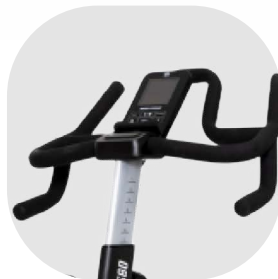

bodytone

DS60

CYCLING

DS60

The DS60 spin bike is a high-performance indoor bike for professional athletes and an exhilarating power trainer for all types of athletes. It is inspired by the movement of road cycling and triathlon. It offers highly accurate performance data and provides exceptional results for facilities working with specific cycle training, high-intensity interval training, and resistance training.

**DIMENSIONS**

122 x 60 x 117cm

MAXIMUM USER WEIGHT

150kg

INERTIAL MASS

24 kg CNC flywheel.

BRAKE

Electromagnetic brake and emergency brake.

TRANSMISSION

POLY-V® belt drive system and Kevlar strings offer a smooth, fluid stroke.

SADDLE

Special professional gel saddle for cyclists. It has millimeter adjustment of the saddle, both in height and in depth.

CONSOLE FUNCTIONS

Time, speed, distance, calories, pulse, recovery, RPM, heart rate.

MAXIMUM HOURS OF USE

30 hours/week.

HEIGHT POSITION ADJUSTMENTS

The DS60 model has a triathlon handlebar. Height adjustable.